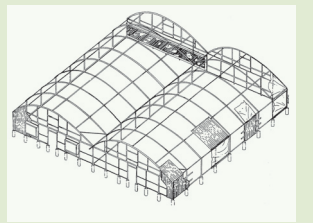

## Hobby House 11' x 20'

Barn style Hobby sized greenhouse great for backyard or small acreage use. Kit includes Aluminum Storm Door, 2 extra wide aluminum windows, polycarbonate covering with UV inhibitors, 2 full length benches, heavy duty hanging basket bars and tie downs. Other options such as heat, cooling, flooring etc. are available. Other sizes are available (11 X 16, 11 X 24) Barn Style.

The traditional peak design of the Vail is versatile and is designed to meet growing needs. The Vail can incorporate the innovative Atrium vent system for cost effective natural ventilation. Rigid roof covering from acrylic to glass are available. The Vail is a great growing house with its wide spans and tall gutter heights. The one piece truss and prefabricated parts make for quick construction times. Using raised or curved bottom chords with column eliminating beams turn the Vail into a wide open for greenhouse growers or garden centers.

## Steel Specifications:

Side Wall Posts – 2 3/8-13 GA.  
Bows & End Wall Post – 2"-14 GA.  
Purlins & Braces – 1 3/8-18 GA  
Made in the USA – Gatorshield Triple Zinc Flo Coating inside & out to prevent rust and corrosion

## Standard Widths

16' W / 18' W / 21' W / 30' W  
Lengths in Multiples of 4' or 6'  
Custom sizes available upon request