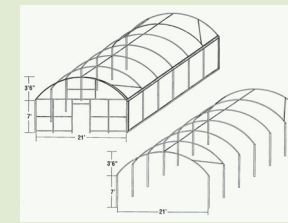

## Hobby House 11' x 20'

Barn style Hobby sized greenhouse great for backyard or small acreage use. Kit includes Aluminum Storm Door, 2 extra wide aluminum windows, polycarbonate covering with UV inhibitors, 2 full length benches, heavy duty hanging basket bars and tie downs. Other options such as heat, cooling, flooring etc. are available. Other sizes are available (11 X 16, 11 X 24) Barn Style.

The traditional peak design of the Vail is versatile and is designed to meet growing needs. The Vail can incorporate the innovative Atrium vent system for cost effective natural ventilation. Rigid roof covering from acrylic to glass are available. The Vail is a great growing house with its wide spans and tall gutter heights. The one piece truss and prefabricated parts make for quick construction times. Using raised or curved bottom chords with column eliminating beams turn the Vail into a wide open for greenhouse growers or garden centers.

## Standard Widths

16' W / 18' W / 21' W / 30' W  
Lengths in Multiples of 4' or 6'  
Custom sizes available upon request