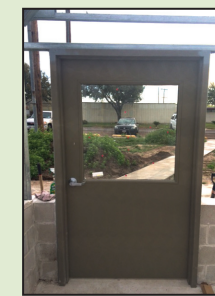

## Hobby House 11' x 20'

Barn style Hobby sized greenhouse great for backyard or small acreage use. Kit includes Aluminum Storm Door, 2 extra wide aluminum windows, polycarbonate covering with UV inhibitors, 2 full length benches, heavy duty hanging basket bars and tie downs. Other options such as heat, cooling, flooring etc. are available. Other sizes are available (11 X 16, 11 X 24) Barn Style.

The traditional peak design of the Vail is versatile and is designed to meet growing needs. The Vail can incorporate the innovative Atrium vent system for cost effective natural ventilation. Rigid roof covering from acrylic to glass are available. The Vail is a great growing house with its wide spans and tall gutter heights. The one piece truss and prefabricated parts make for quick construction times. Using raised or curved bottom chords with column eliminating beams turn the Vail into a wide open for greenhouse growers or garden centers.

## Features

**Multiple Door Styles & Sizes / Swing Open or Slide Open**  
4' & 5' widths in Single Doors  
8' & 10' widths in Double Doors  
Heights for 7'6" and up

**Aluminum Gutters**  
Wide & easy to walk on 1/8" Thick 11GA  
Accepts all coverings